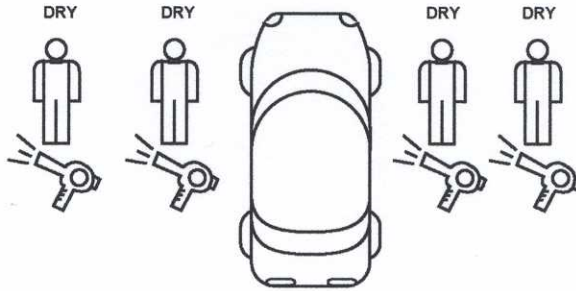

15 PEOPLE CAR WASH SET-UP

DONATION COLLECTOR

DRY AREA

4 DRYERS
1 COLLECTOR

WASH AREA

4 WASHERS
1 POWER
SPRAYER

POWER SPRAY

4 STREET ADVERTISERS